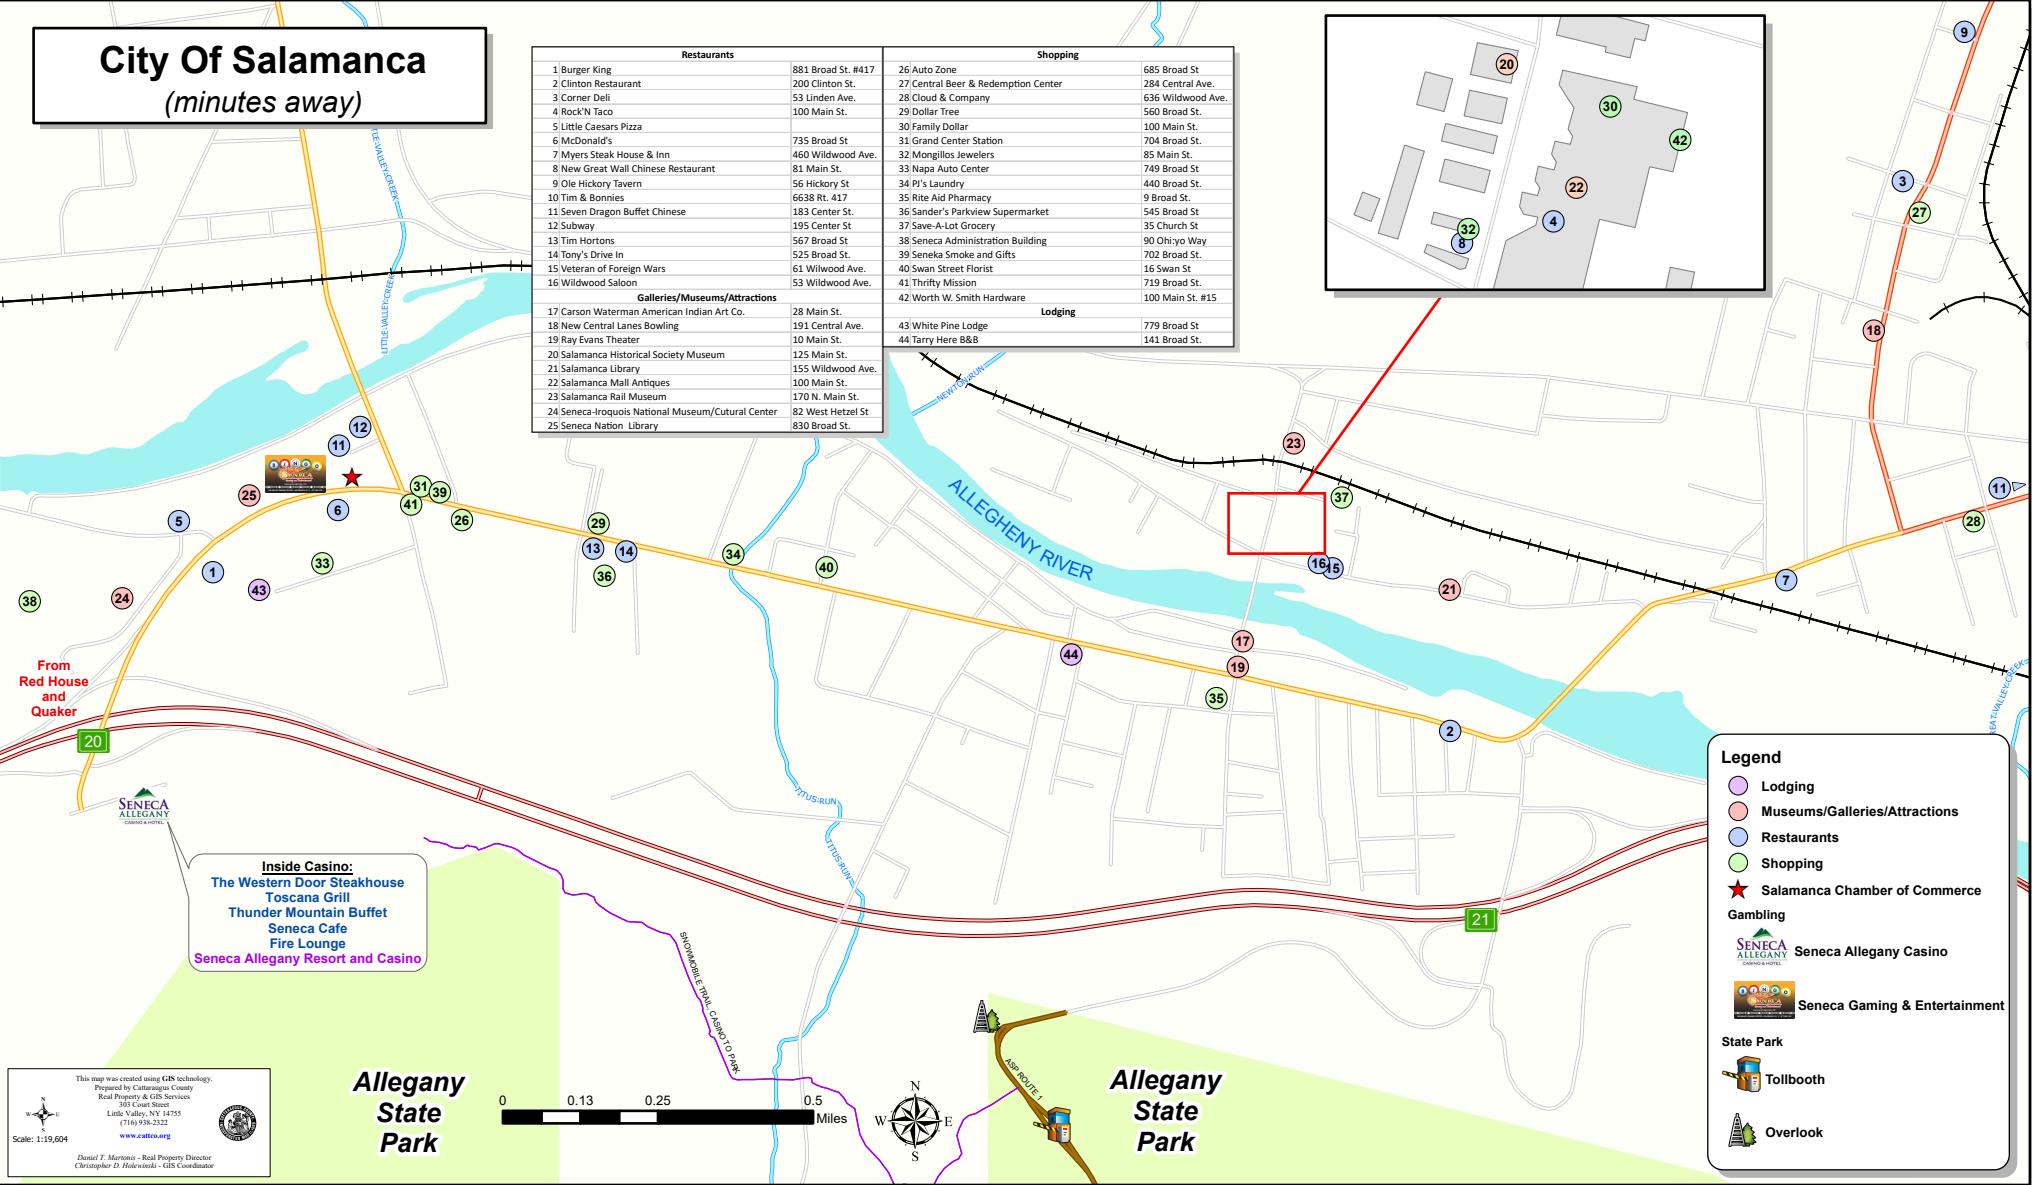

Restaurants		Shopping	
1 Burger King	881 Broad St. #417	26 Auto Zone	685 Broad St
2 Clinton Restaurant	200 Clinton St.	27 Central Beer & Redemption Center	284 Central Ave.
3 Corner Delli	53 Linden Ave.	28 Cloud & Company	636 Wildwood Ave.
4 Rock'N Taco	100 Main St.	29 Dollar Tree	560 Broad St.
5 Little Caesars Pizza		30 Family Dollar	100 Main St.
6 McDonald's	735 Broad St.	31 Grand Center Station	704 Broad St.
7 Myers Steak House & Inn	460 Wildwood Ave.	32 Mongillo's Jewelers	85 Main St.
8 New Great Wall Chinese Restaurant	81 Main St.	33 Napa Auto Center	749 Broad St.
9 Ole Hickory Tavern	56 Hickory St	34 PJ's Laundry	440 Broad St.
10 Tim & Bonnies	6638 Rt. 417	35 Rite Aid Pharmacy	9 Broad St.
11 Seven Dragon Buffet Chinese	183 Center St.	36 Sander's Parkview Supermarket	545 Broad St.
12 Subway	195 Center St	37 Save-A-Lot Grocery	35 Church St
13 Tim Hortons	667 Broad St	38 Seneca Administration Building	90 Ohlway Way
14 Tony's Drive In	525 Broad St.	39 Seneca Smoke and Gifts	702 Broad St.
15 Veteran of Foreign Wars	61 Wildwood Ave.	40 Swan Street Florist	16 Swan St.
16 Wildwood Saloon	53 Wildwood Ave.	41 Thrifty Mission	719 Broad St.
		42 Worth W. Smith Hardware	100 Main St. #15
Galleries/Museums/Attractions		Lodging	
17 Carson Waterman American Indian Art Co.	28 Main St.	43 White Pine Lodge	779 Broad St.
18 New Central Lanes Bowling	191 Central Ave.	44 Tarry Here B&B	141 Broad St.
19 Ray Evans Theater	10 Main St.		
20 Salamanca Historical Society Museum	125 Main St.		
21 Salamanca Library	155 Wildwood Ave.		
22 Salamanca Mall Antiques	100 Main St.		
23 Salamanca Rail Museum	170 N. Main St.		
24 Seneca-Iroquois National Museum/Cultural Center	82 West Hetzel St		
25 Seneca Nation Library	830 Broad St.		

Legend

- Lodging
- Museums/Galleries/Attractions
- Restaurants
- Shopping
- ★ Salamanca Chamber of Commerce

Gambling

- Seneca Allegany Casino
- Seneca Gaming & Entertainment

State Park

- Tollbooth
- Overlook

From Red House and Quaker

Inside Casino:
The Western Door Steakhouse
Toscana Grill
Thunder Mountain Buffet
Seneca Cafe
Fire Lounge
Seneca Allegany Resort and Casino

Allegheny State Park

Allegheny State Park